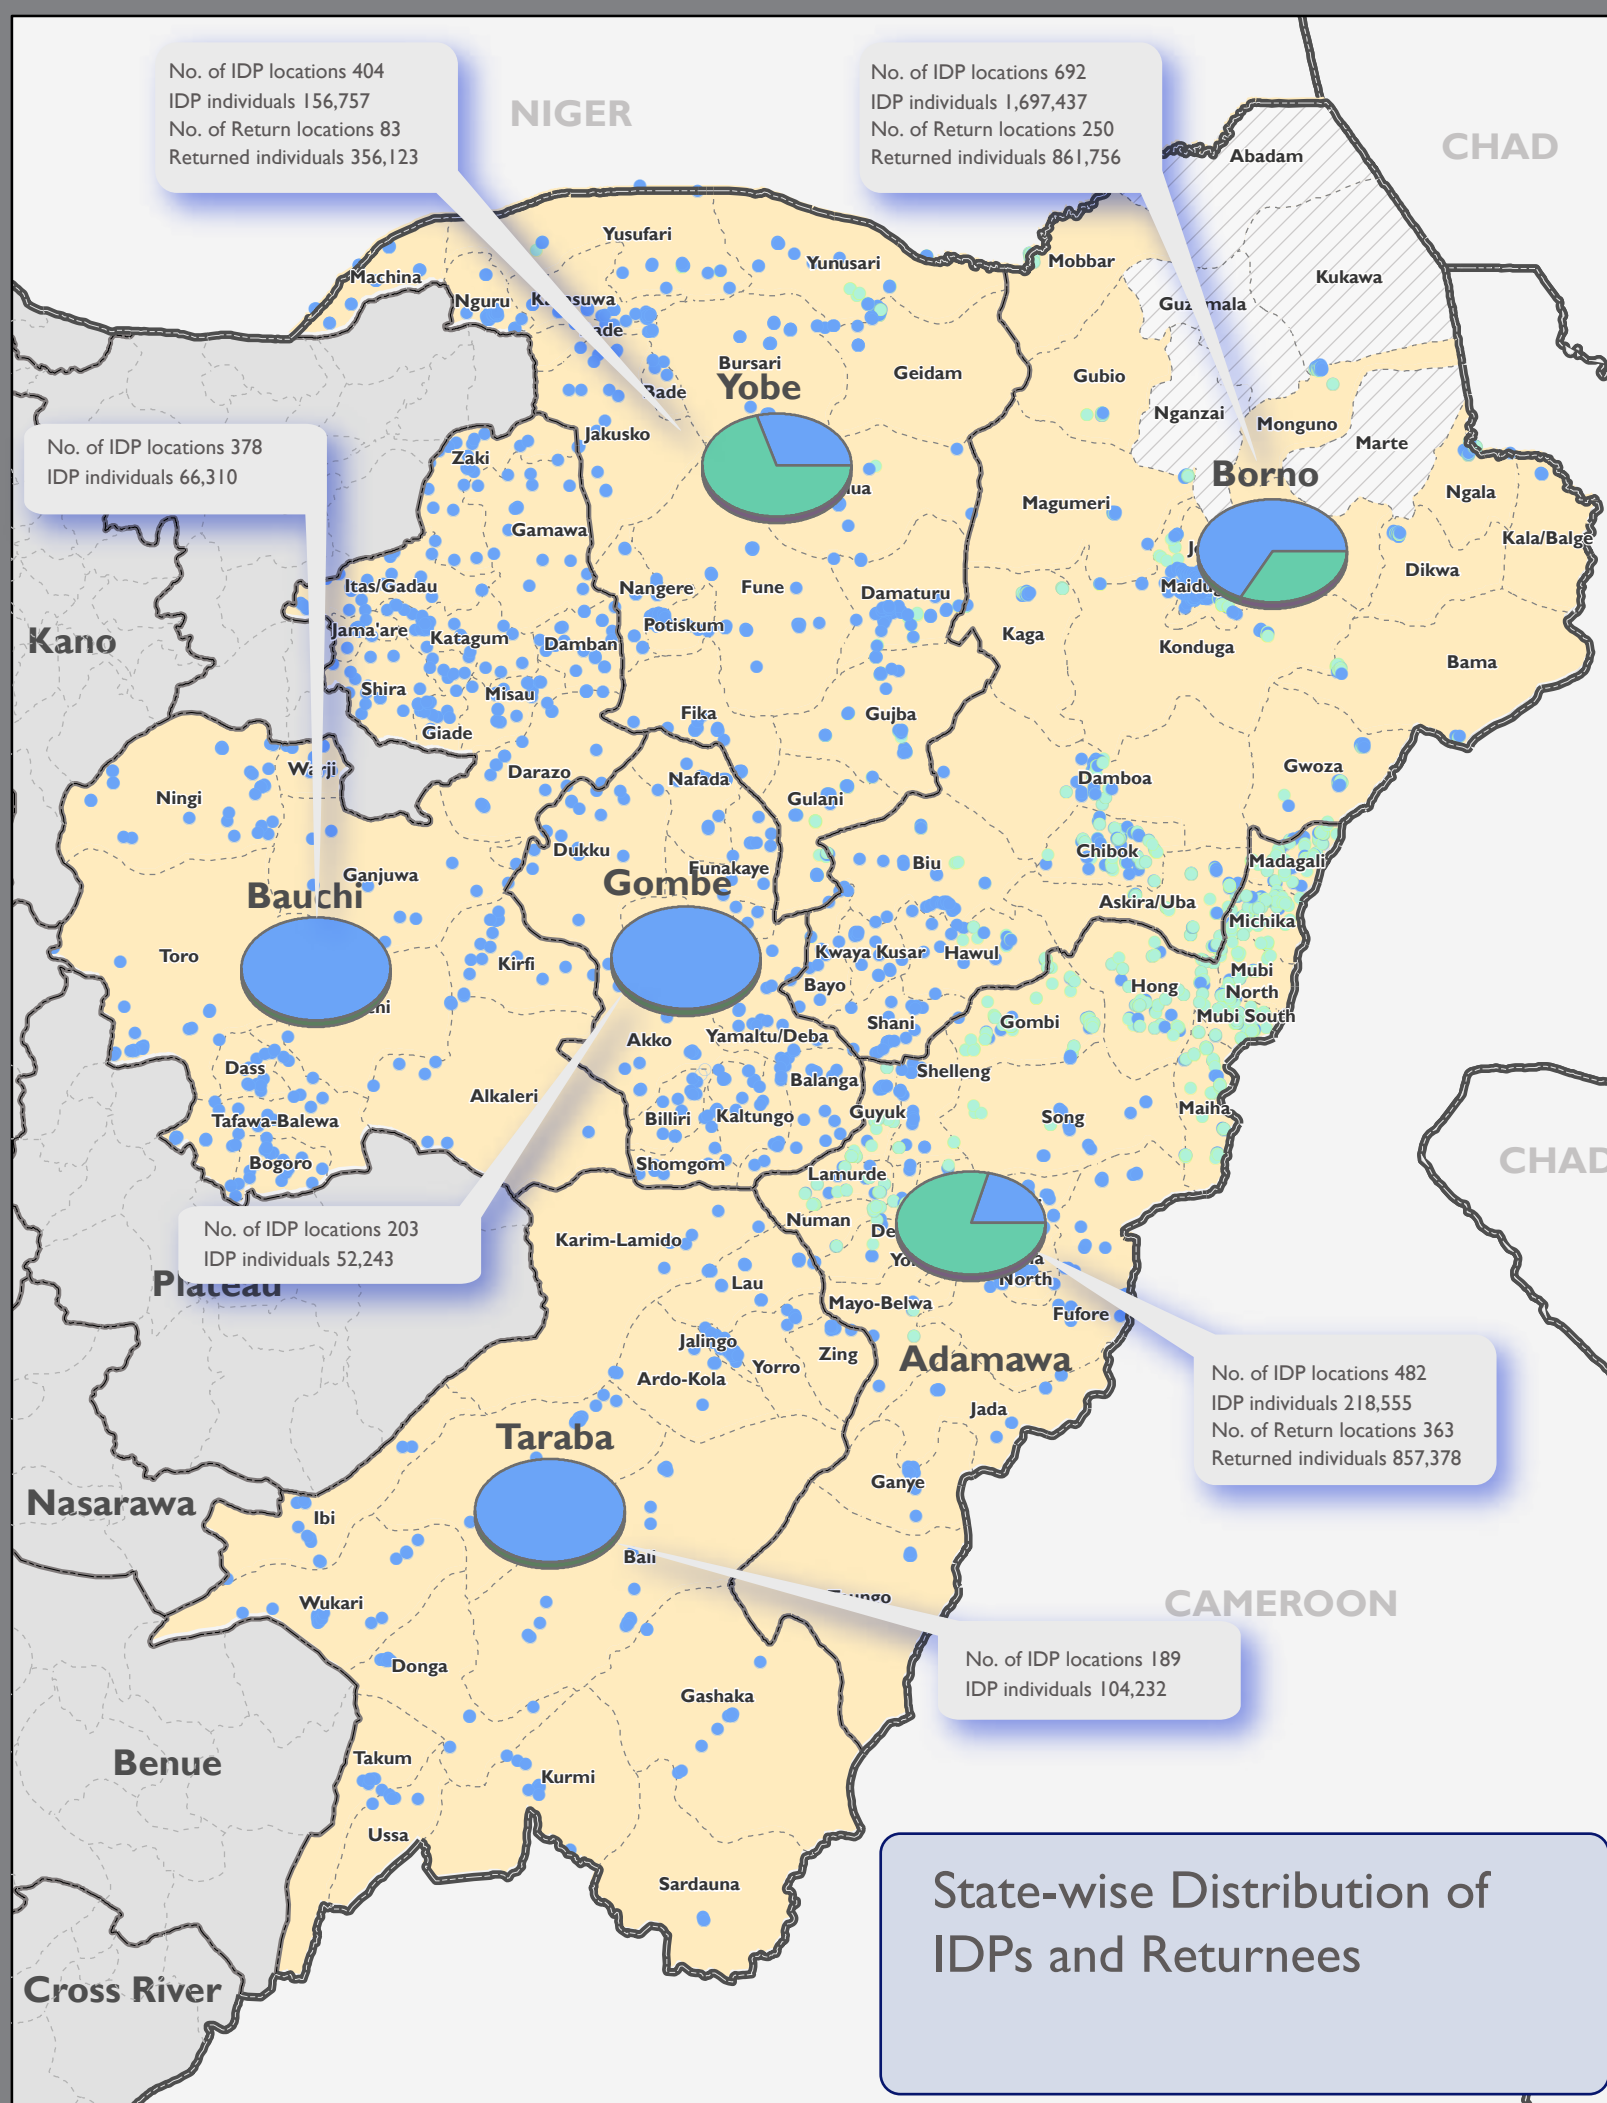

Nigeria - North East

Mobility Tracking IDPs and Returnee Atlas (Round 45)

- LGA boundary
- State boundary
- Country boundary

IDP and Returnee Locations

- Returnees
- IDPs
- IDP and Returnee Locations
- Not assessed during Round 45

Source Data: IOM DTM Mobility Tracking - Round 45

Disclaimer: This map is for illustration purpose only. The boundaries and names shown on this map do not imply official endorsement or acceptance by IOM.

State-wise Distribution of IDPs and Returnees