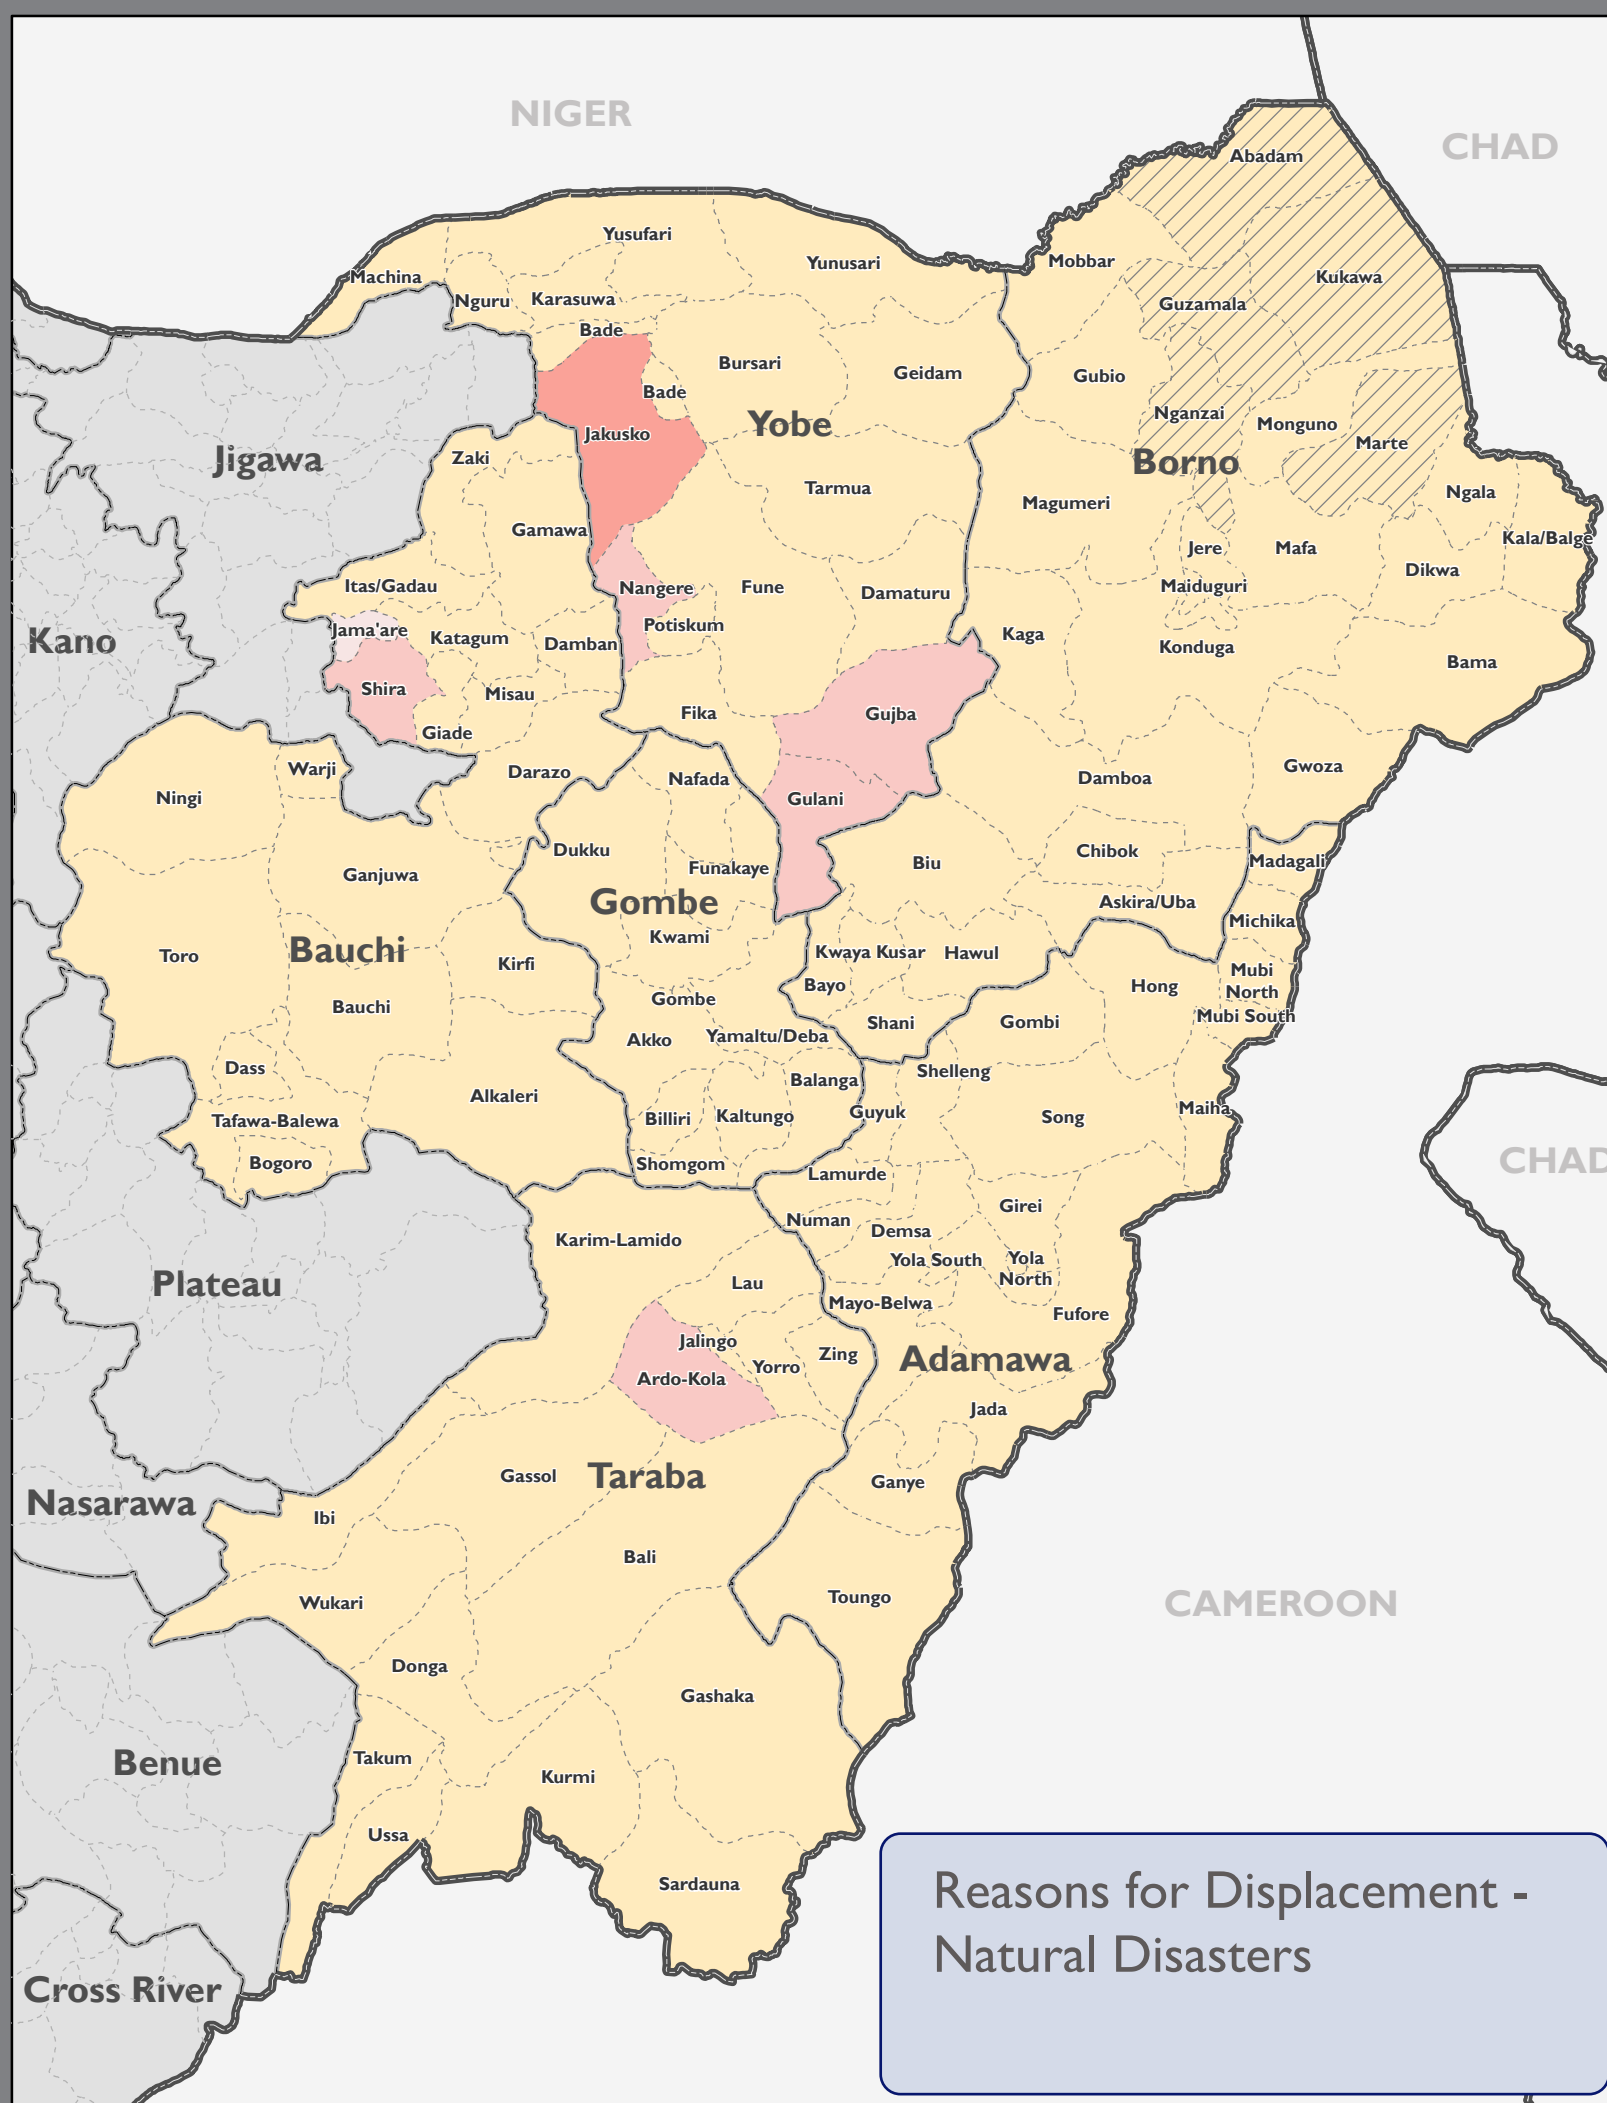

Nigeria - North East

Mobility Tracking IDPs and Returnee Atlas (Round 45)

- LGA boundary
- State boundary
- Country boundary

IDP individuals per LGAs

Source Data: IOM DTM Mobility Tracking - Round 45

Disclaimer: This map is for illustration purpose only. The boundaries and names shown on this map do not imply official endorsement or acceptance by IOM.

Reasons for Displacement -
Natural Disasters