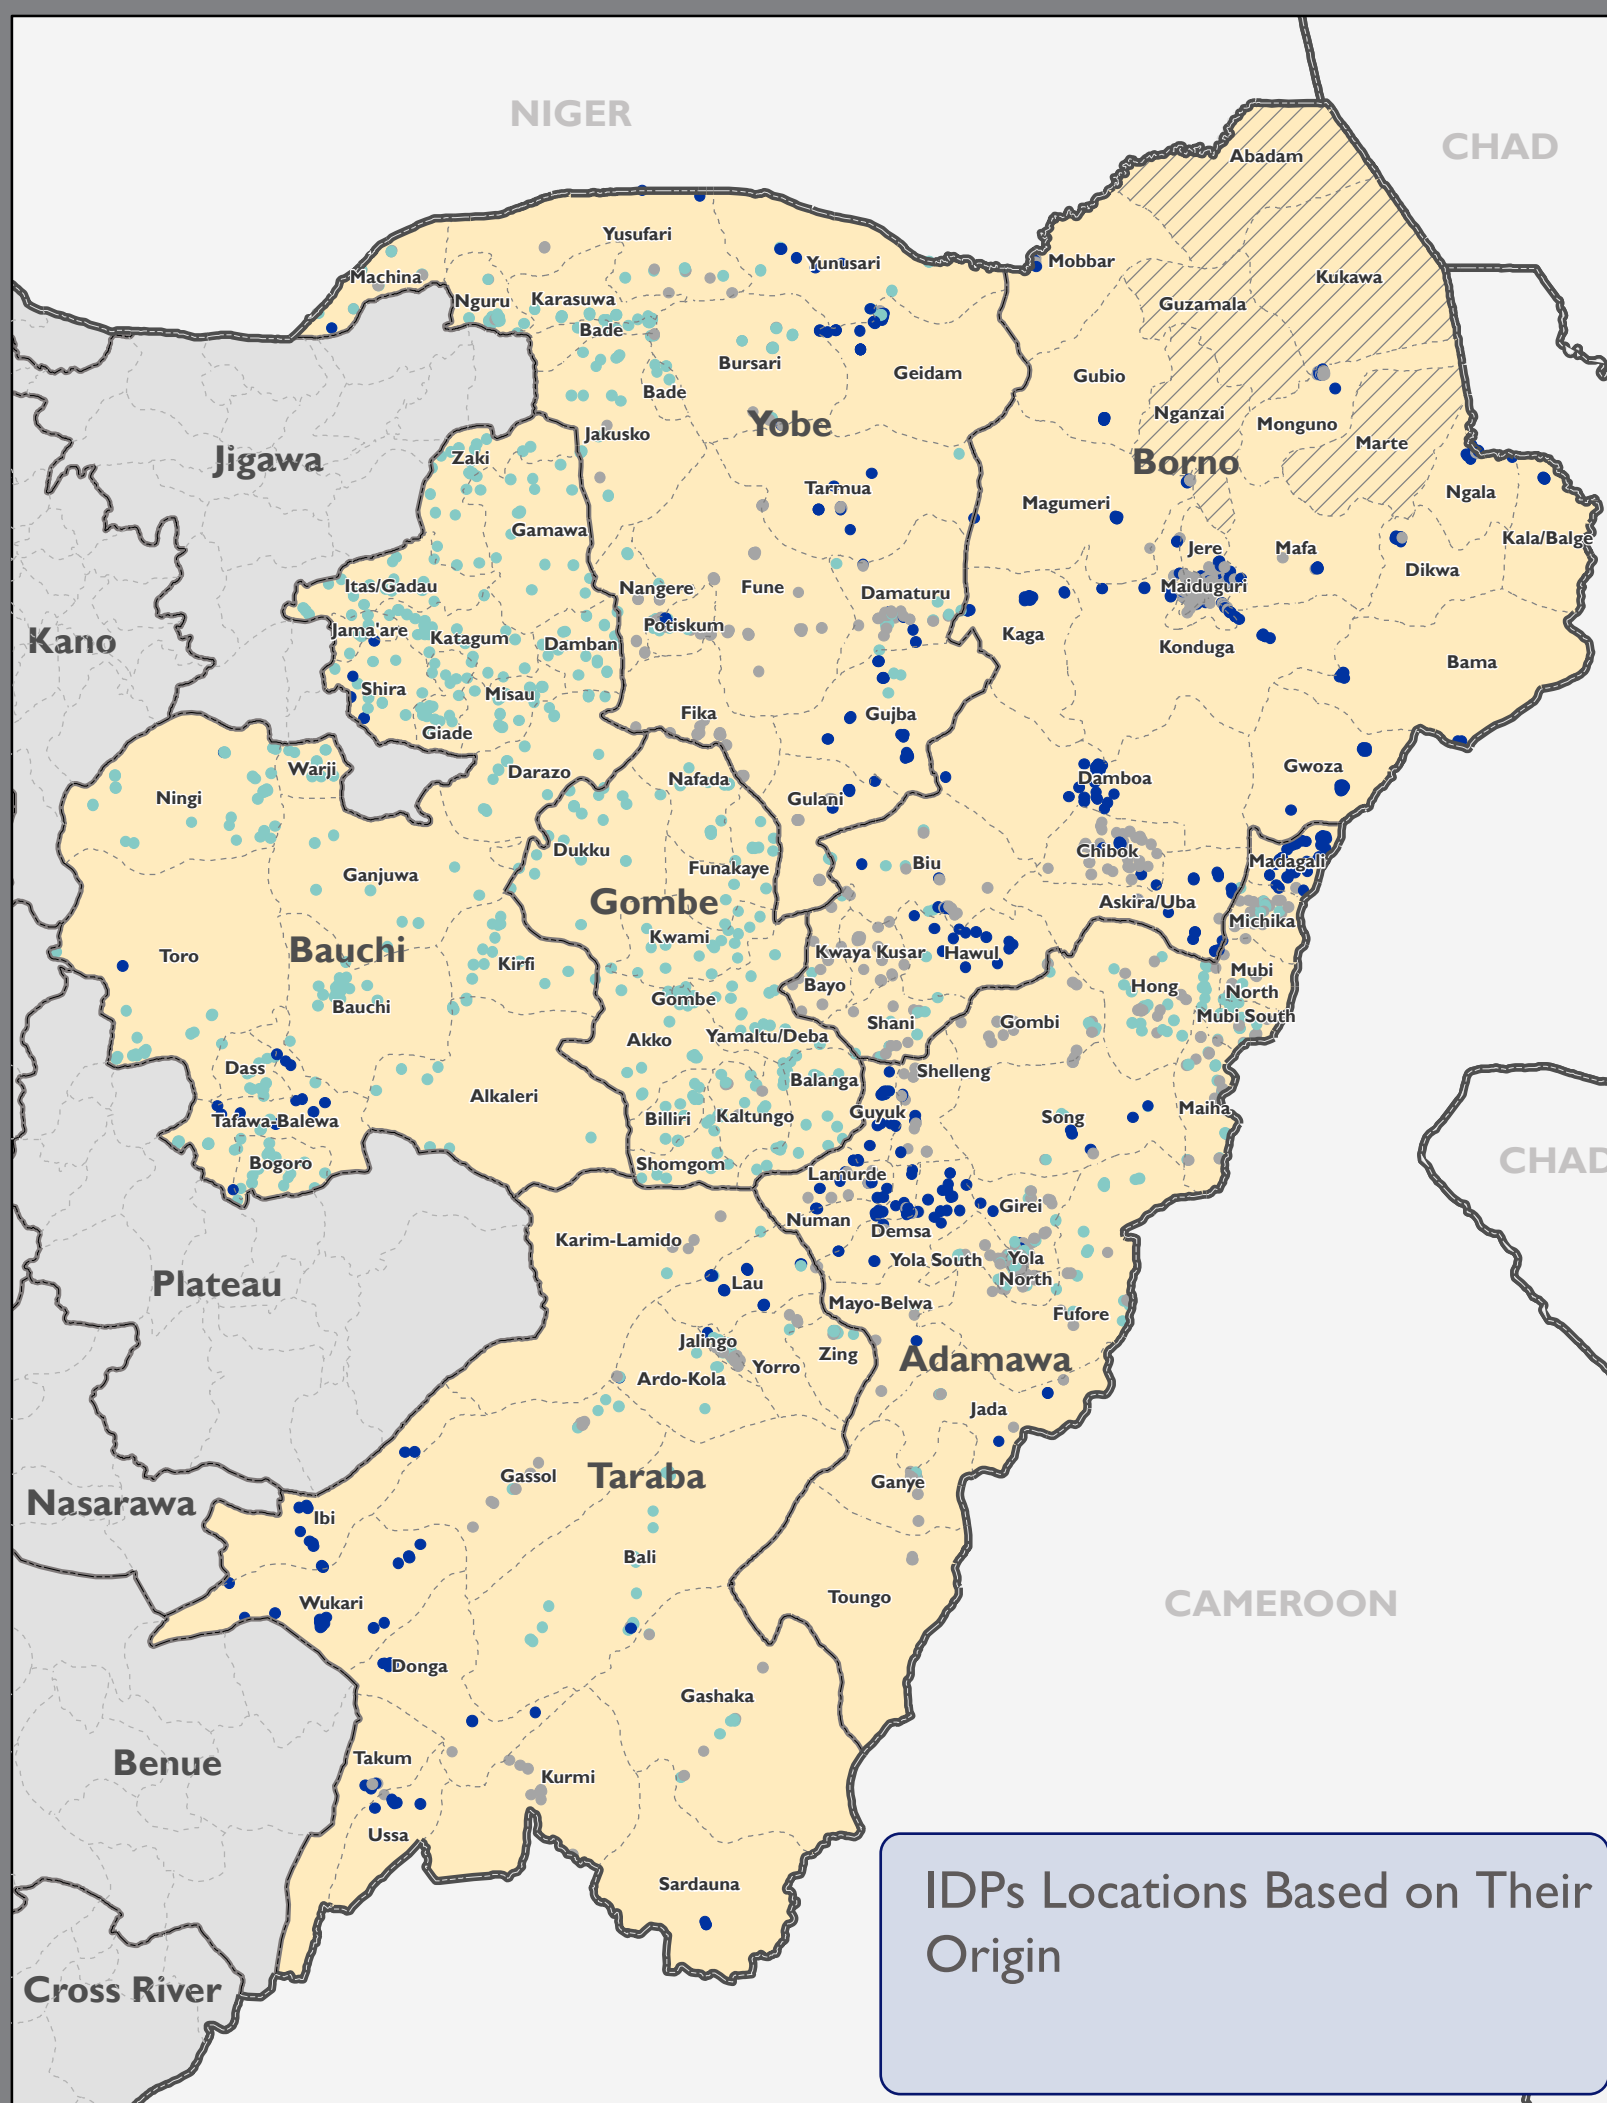

Nigeria - North East

Mobility Tracking IDPs and Returnee Atlas (Round 45)

- LGA boundary
- State boundary
- Country boundary

IDP Locations

- From another State
- From same state, another LGA
- From same state and same LGA
- Not assessed during Round 45

IDPs Locations Based on Their Origin

Source Data: IOM DTM Mobility Tracking - Round 45

Disclaimer: This map is for illustration purpose only. The boundaries and names shown on this map do not imply official endorsement or acceptance by IOM.