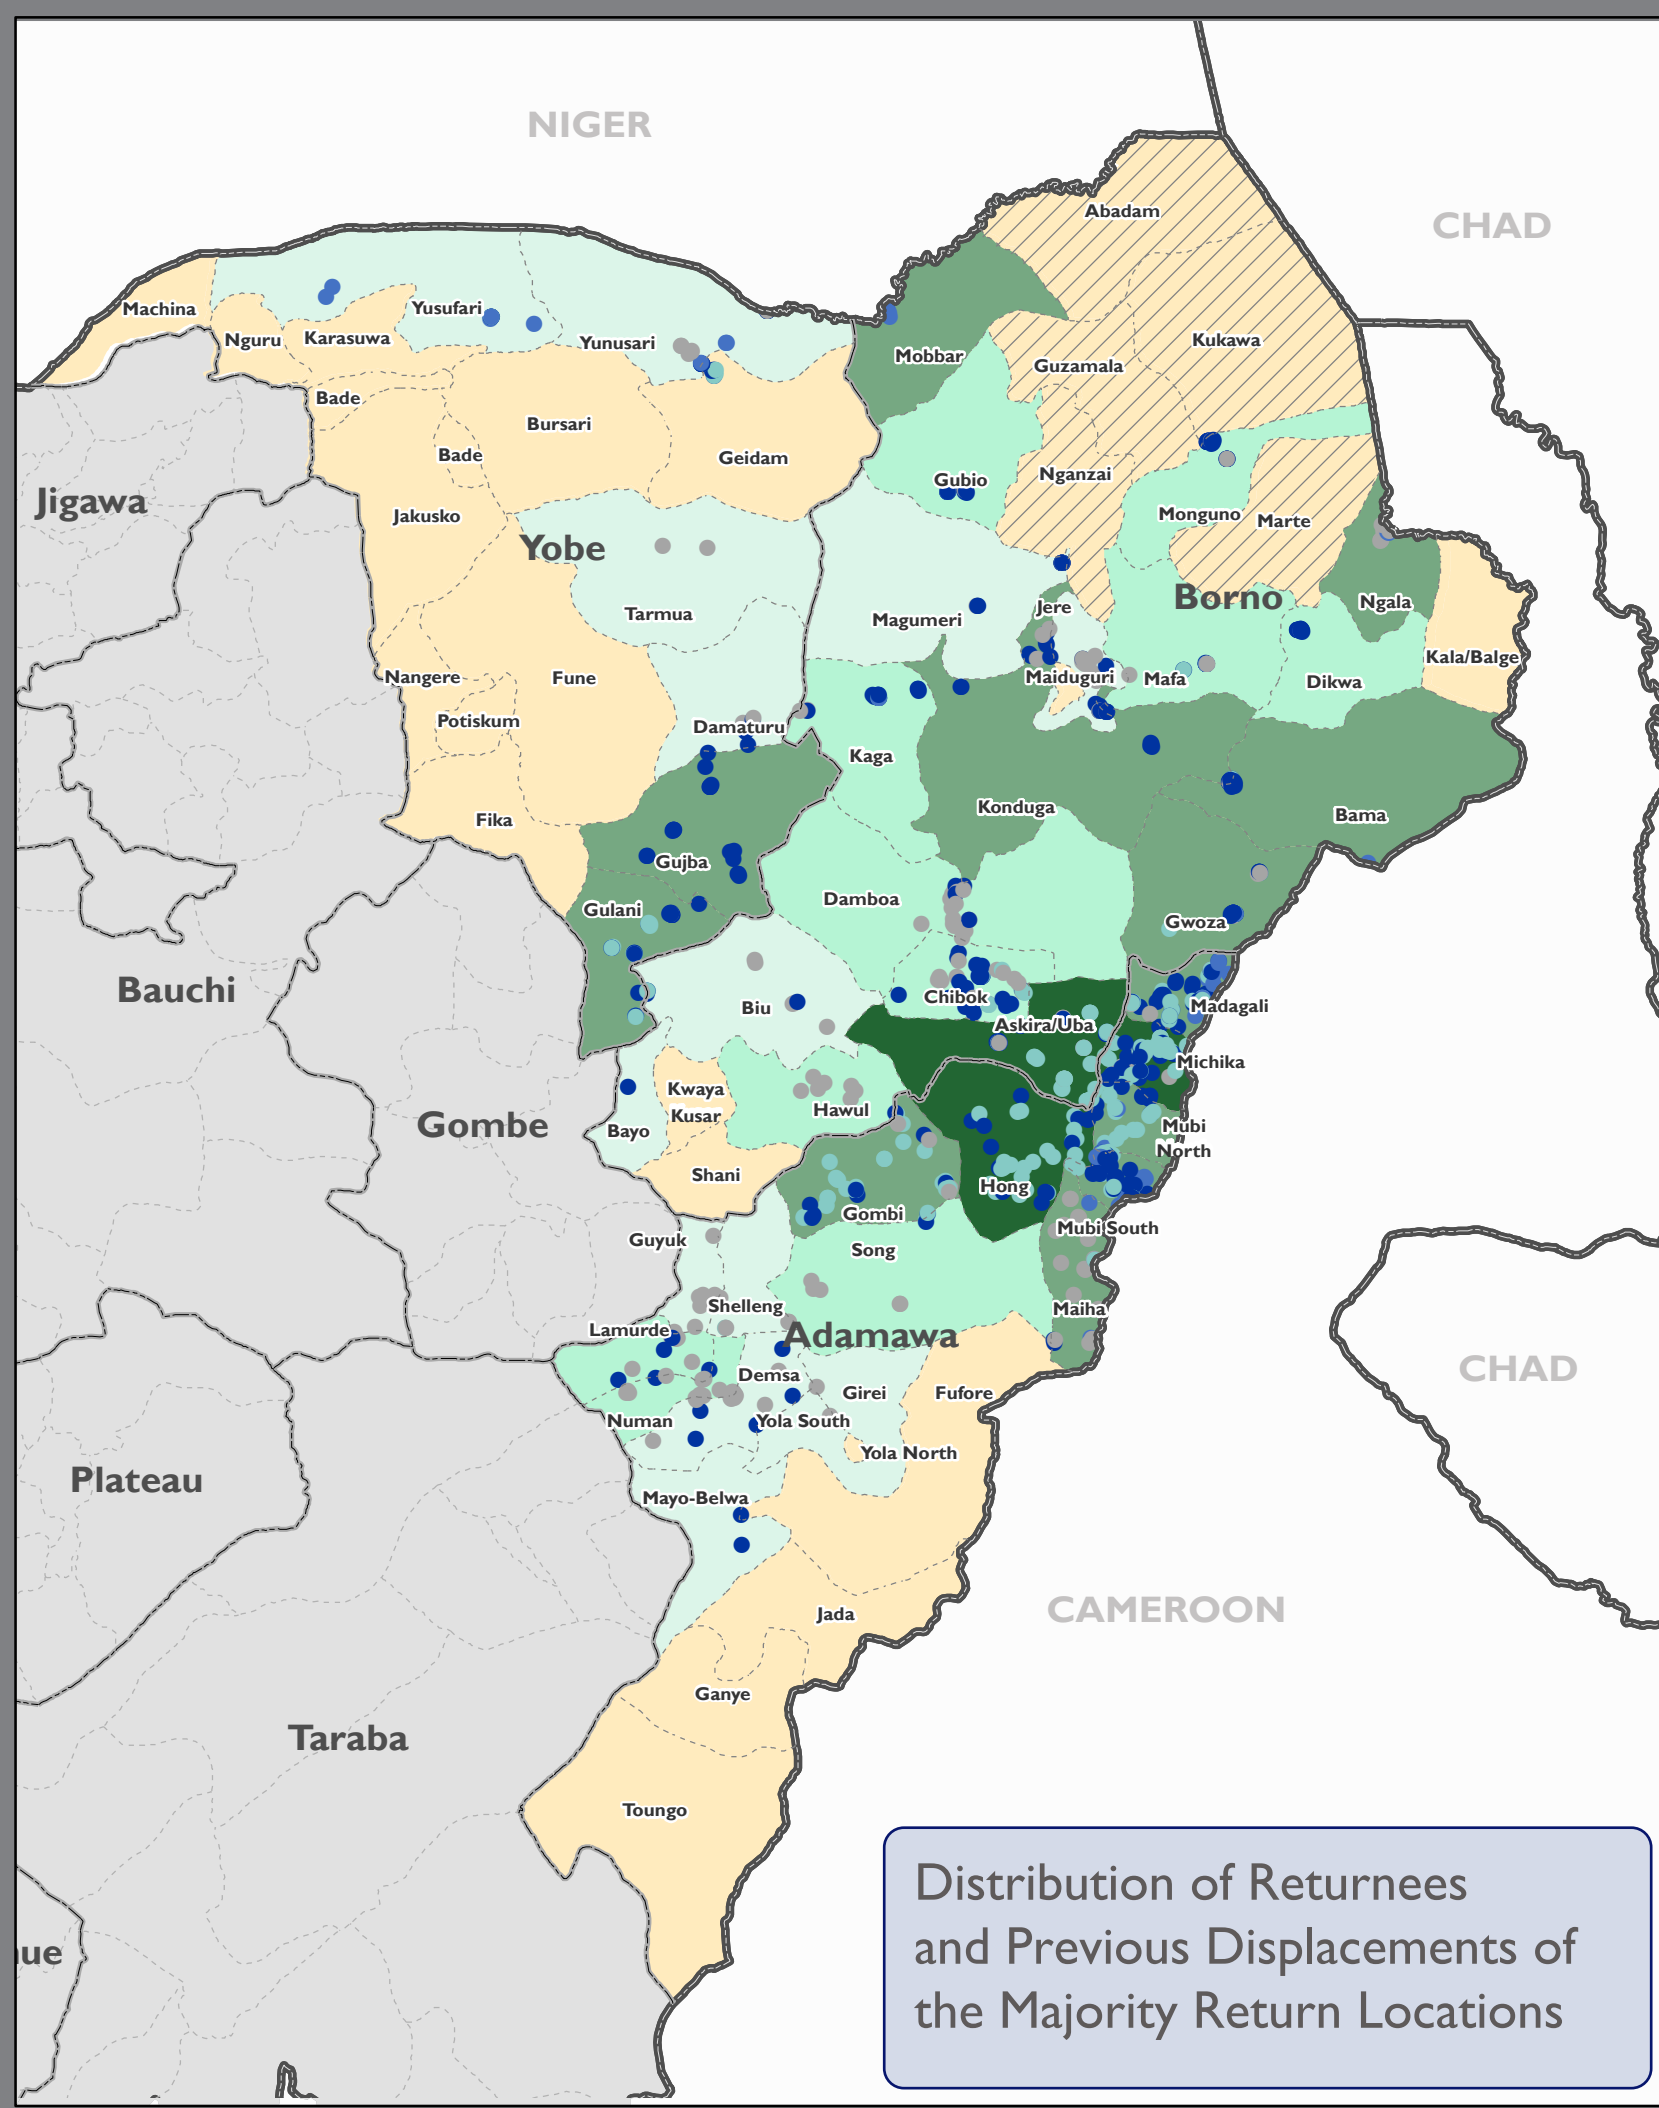

Nigeria - North East

Mobility Tracking IDPs and Returnee Atlas (Round 45)

- LGA boundary
- State boundary
- Country boundary

Previous Displacements

- From abroad
- From another state
- Same state, different LGA
- Same state, same LGA

Number of Returnees

- 660 - 12,000
- 12,001 - 50,000
- 50,001 - 120,000
- 120,001 - 188,000
- Not Assessed during Round 45

Distribution of Returnees and Previous Displacements of the Majority Return Locations

Source Data: IOM DTM Mobility Tracking - Round 45

Disclaimer : This map is for illustration purpose only. The boundaries and names shown on this map do not imply official endorsement or acceptance by IOM.