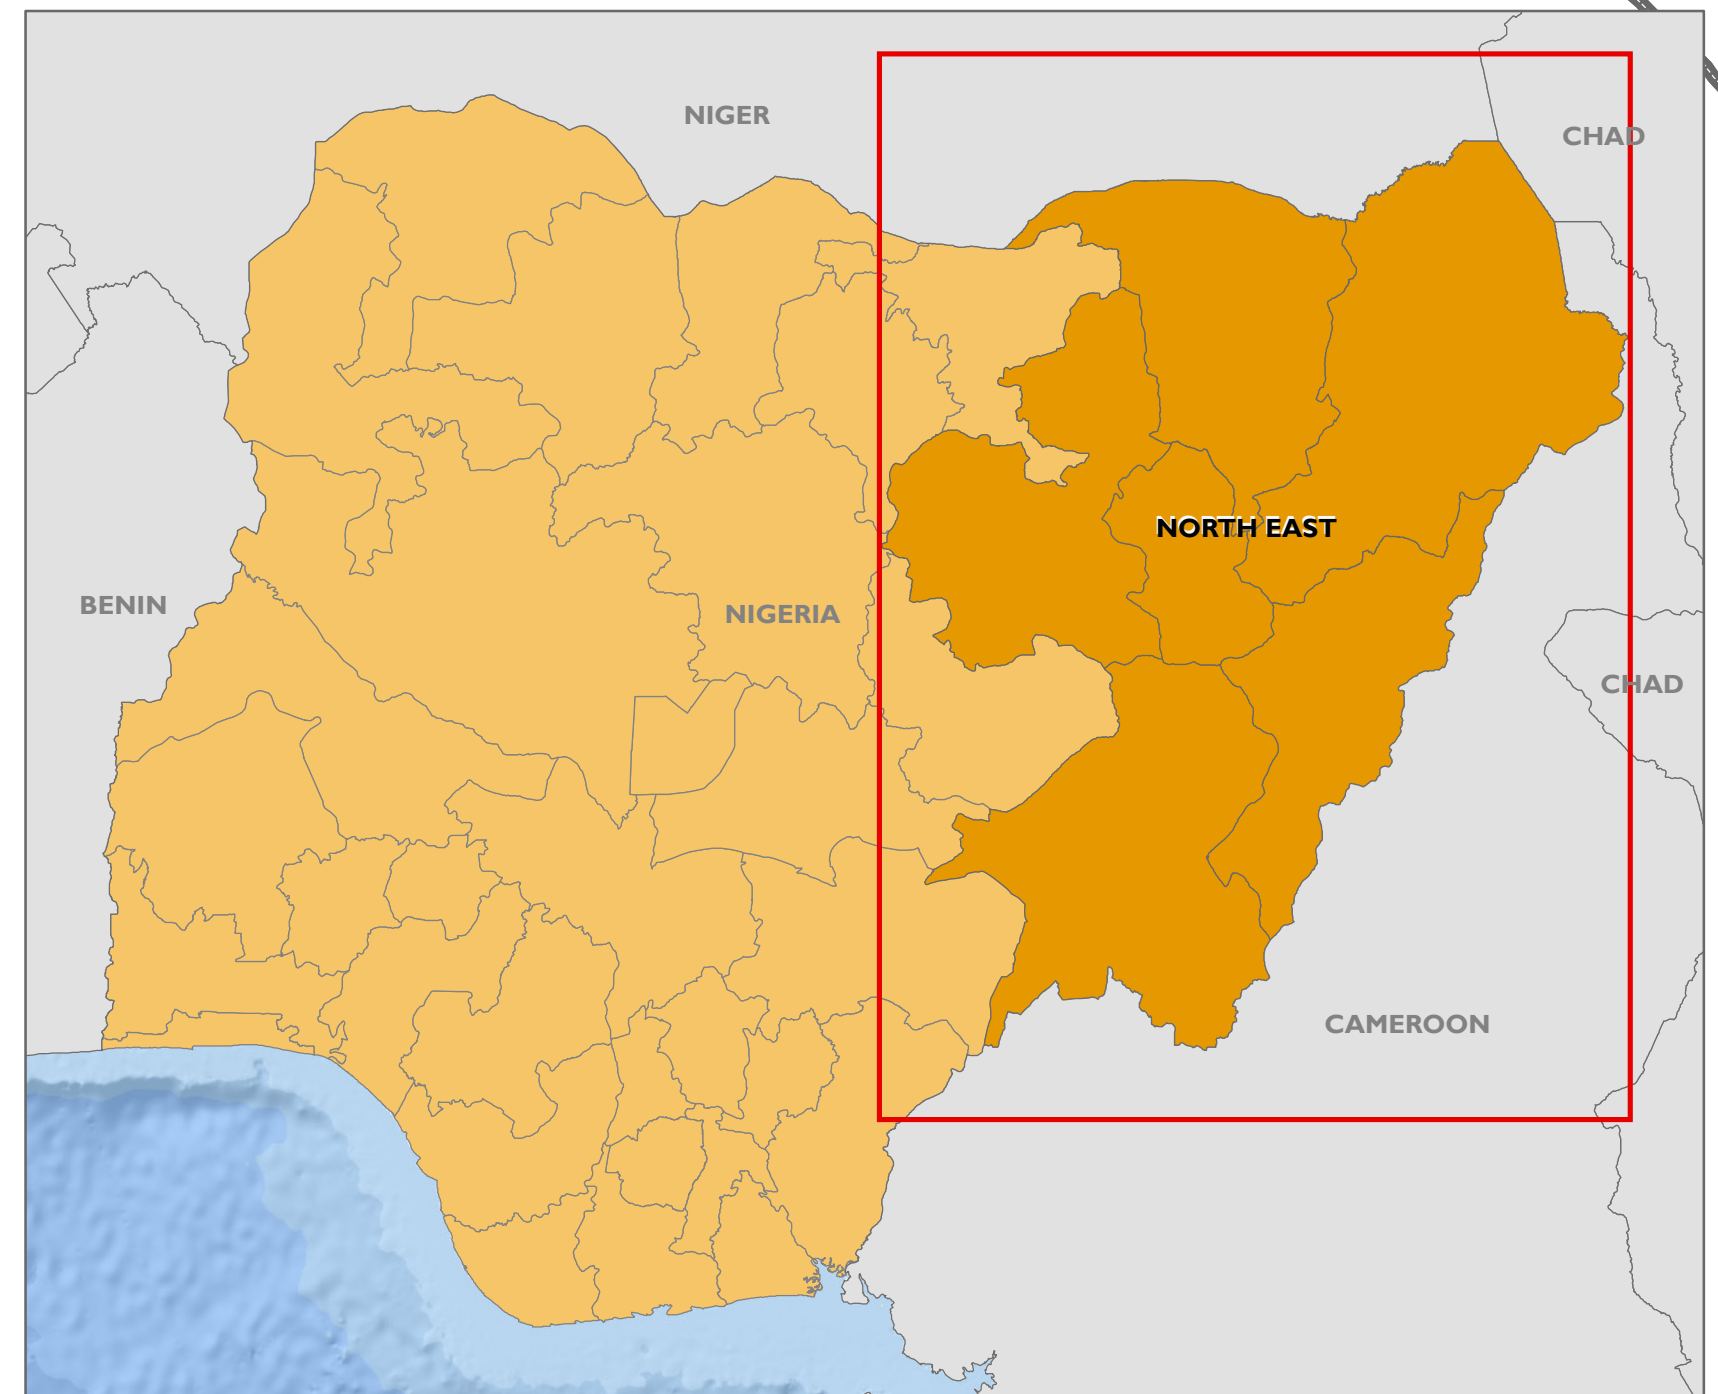

NIGER

CHAD

Katsina

Jigawa

Yobe

Borno

Bauchi

Nigeria

Adamawa

Plateau

CAMEROON

CHAD

Nasarawa

Taraba

Benue

Cross River

**Change in IDP numbers**

- Decrease
- Increase
- New location
- No change
- Not assessed
- LGA Boundary
- State Boundary
- Country Boundary