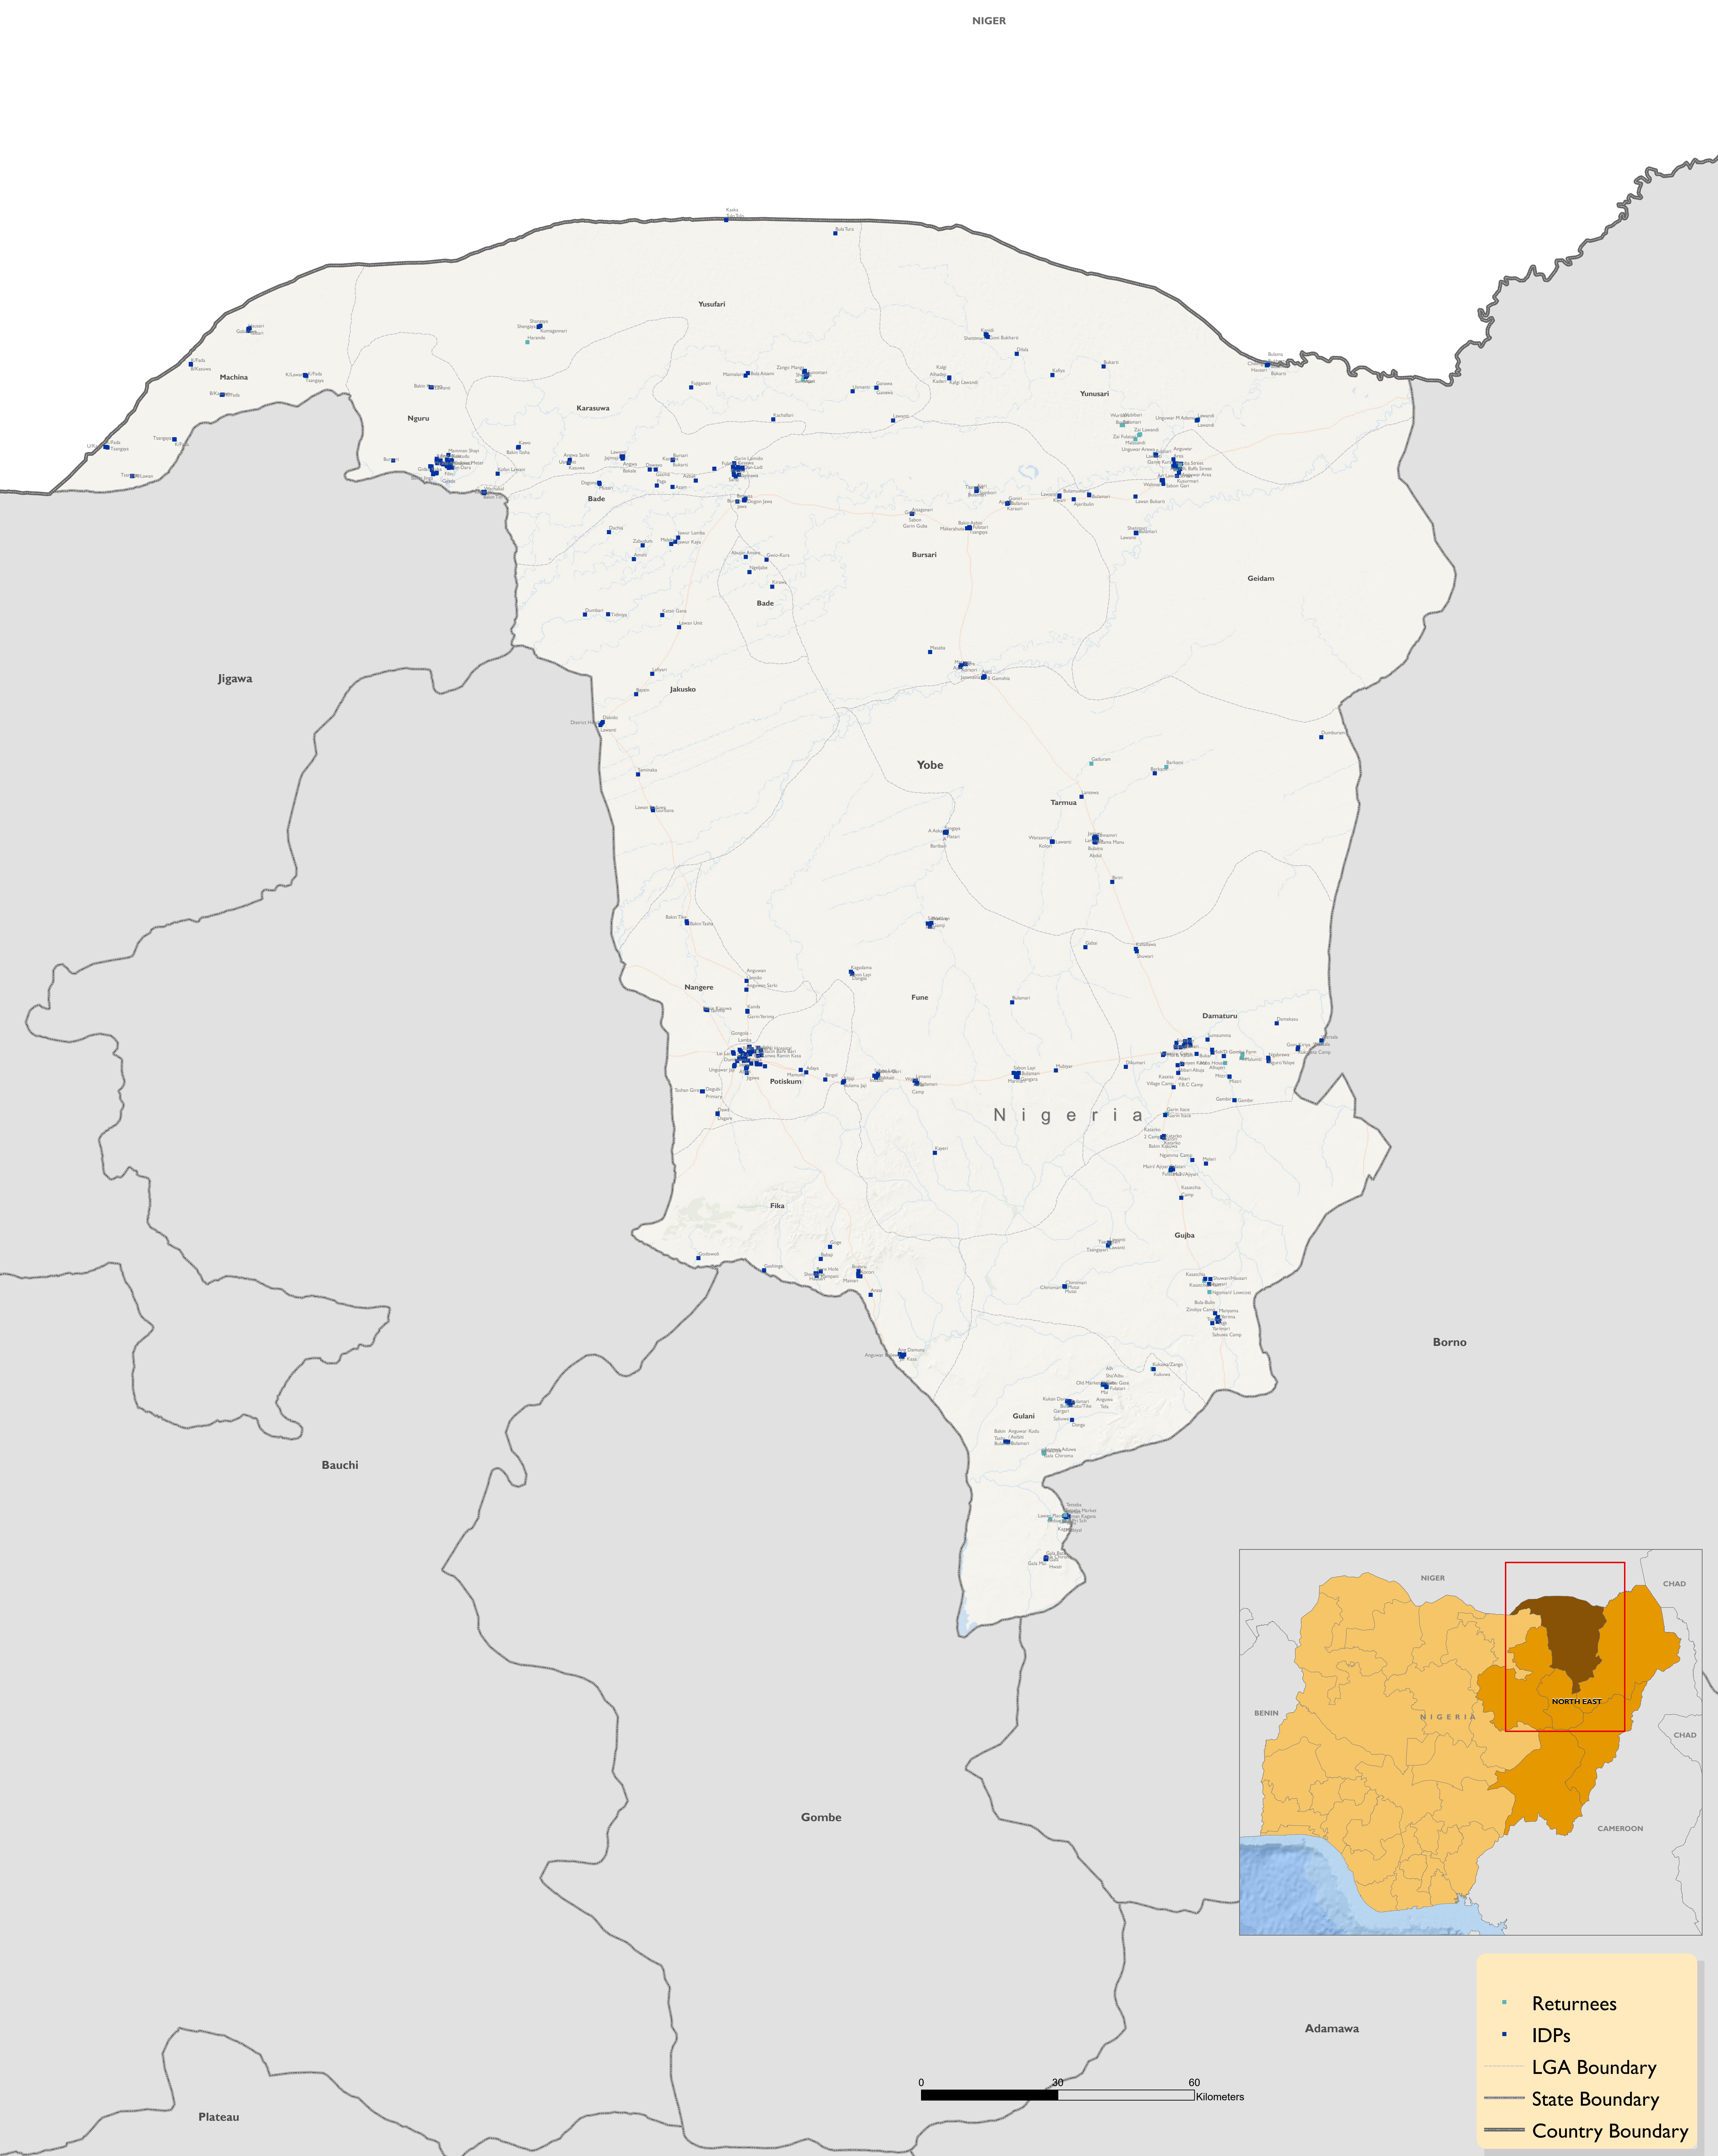

Map production date: June 2023

- Returnees
- IDPs
- LGA Boundary
- State Boundary
- Country Boundary

0 30 60 Kilometers