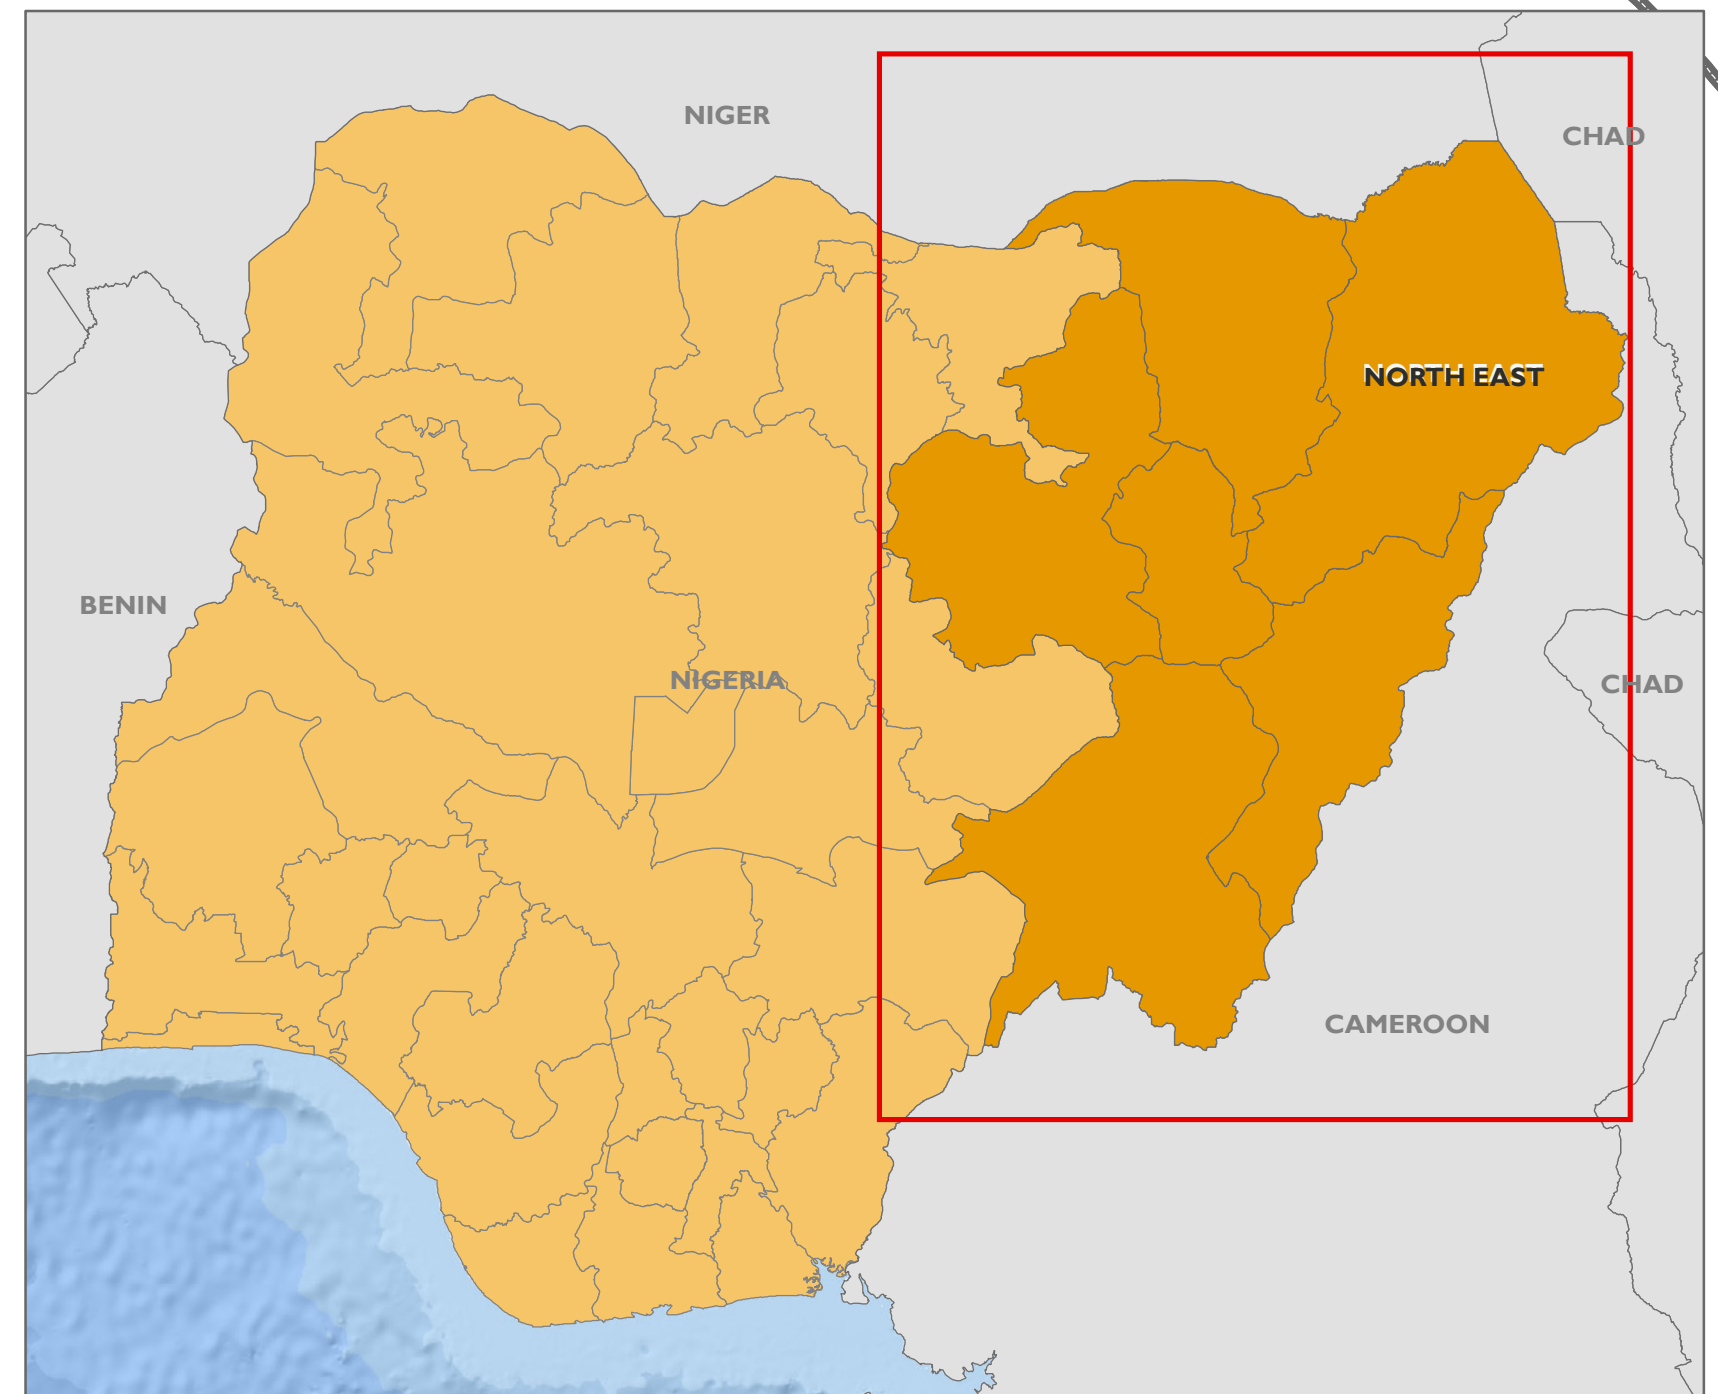

NIGER

CHAD

Katsina

Jigawa

Kano

Bauchi

Plateau

Nasarawa

Benue

Cross River

Taraba

Nigeria

Gombe

Yobe

Borno

Adamawa

CAMEROON

CHAD

**Change in Returnee numbers**

- Decrease
- Increase
- No change
- Not assessed
- LGA Boundary
- State Boundary
- Country Boundary