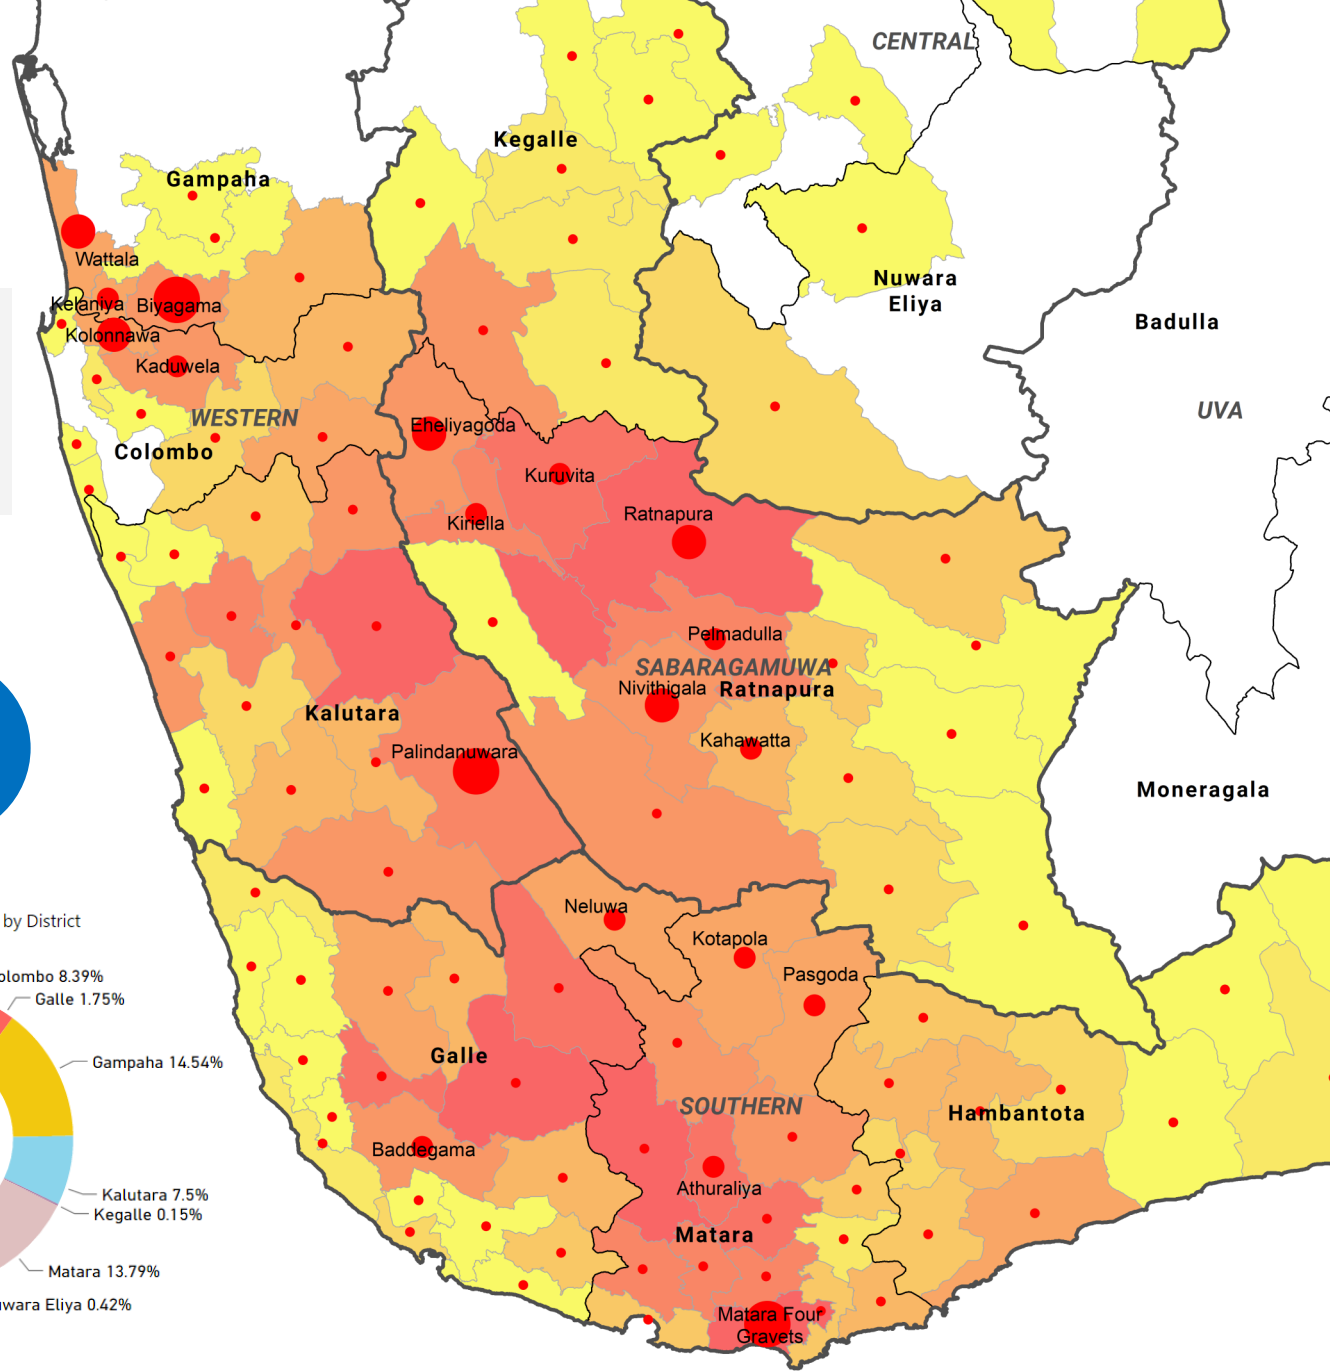

SRILANKA FLOOD 2017

STATISTICAL SUMMARY OF DISPLACEMENT SITUATION

IOM SRI LANKA 30 MAY 2017

DATA SOURCE: DISASTER MANAGEMENT CENTRE, GOVERNMENT OF SRI LANKA

545,283

Total Affected
Individuals

80,409

Total Individuals
in Safe Sites

No. of Damaged Houses by District

● Partially Damaged Houses ● Fully Damaged Houses

361
Safe Sites

No. of Individuals in Safe Sites by District

Data Sources: Disaster Management Centre, Sri Lanka, 30 May 2017 09:00am.

This map is for illustration purposes only. Names and boundaries on this map do not imply official endorsement or acceptance by IOM.

Note: DS Division names are displayed only for those with more than 500 individuals in safe sites.

Affected Individuals
in DS Divisions

Individuals Evacuated to
Safe Sites in DS Divisions