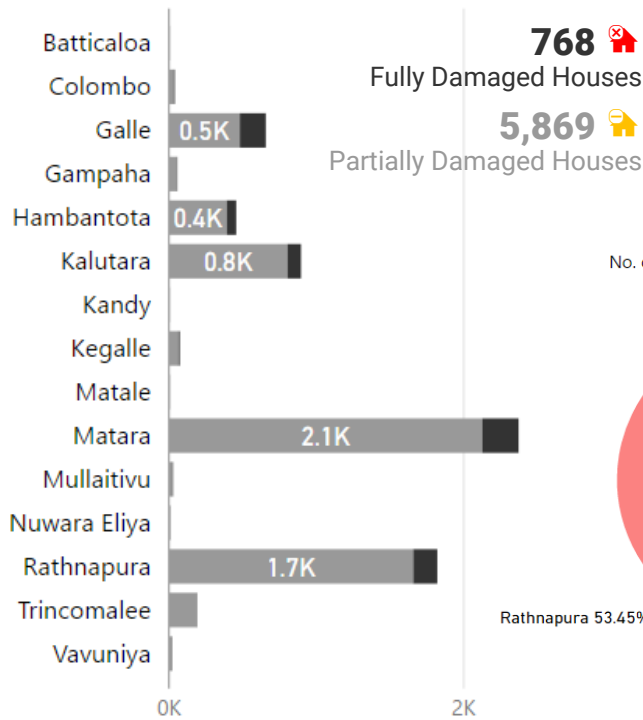

SRILANKA FLOOD 2017

STATISTICAL SUMMARY OF DISPLACEMENT SITUATION

IOM SRI LANKA 30 MAY 2017

DATA SOURCE: DISASTER MANAGEMENT CENTRE, GOVERNMENT OF SRI LANKA

545,283

Total Affected
Individuals

80,409

Total Individuals
in Safe Sites

No. of Damaged Houses by District

● Partially Damaged Houses ● Fully Damaged Houses

361
Safe Sites

No. of Individuals in Safe Sites by District

Data Sources: Disaster Management Centre, Sri Lanka, 30 May 2017 09:00am.

This map is for illustration purposes only. Names and boundaries on this map do not imply official endorsement or acceptance by IOM.

Note: DS Division names are displayed only for those with more than 500 individuals in safe sites.