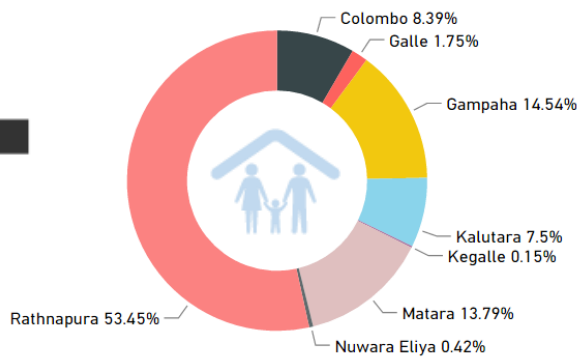

SRILANKA FLOOD 2017

STATISTICAL SUMMARY OF DISPLACEMENT SITUATION

IOM SRI LANKA 30 MAY 2017

DATA SOURCE: DISASTER MANAGEMENT CENTRE, GOVERNMENT OF SRI LANKA

545,283

Total Affected
Individuals

80,409

Total Individuals
in Safe Sites

No. of Damaged Houses by District

● Partially Damaged Houses ● Fully Damaged Houses

361
Safe Sites

No. of Individuals in Safe Sites by District

Data Sources: Disaster Management Centre, Sri Lanka, 30 May 2017 09:00am.