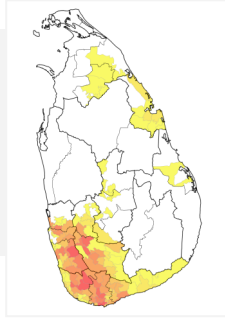

SRILANKA FLOOD 2017

STATISTICAL SUMMARY OF DISPLACEMENT SITUATION

IOM SRI LANKA 30 MAY 2017

DATA SOURCE: DISASTER MANAGEMENT CENTRE, GOVERNMENT OF SRI LANKA

545,283

Total Affected
Individuals

80,409

Total Individuals
in Safe Sites

No. of Damaged Houses by District

● Partially Damaged Houses ● Fully Damaged Houses

361
Safe Sites

No. of Individuals in Safe Sites by District

Data Sources: Disaster Management Centre, Sri Lanka, 30 May 2017 09:00am.

This map is for illustration purposes only. Names and boundaries on this map do not imply official endorsement or acceptance by IOM.

Note: DS Division names are displayed only for those with more than 500 individuals in safe sites.